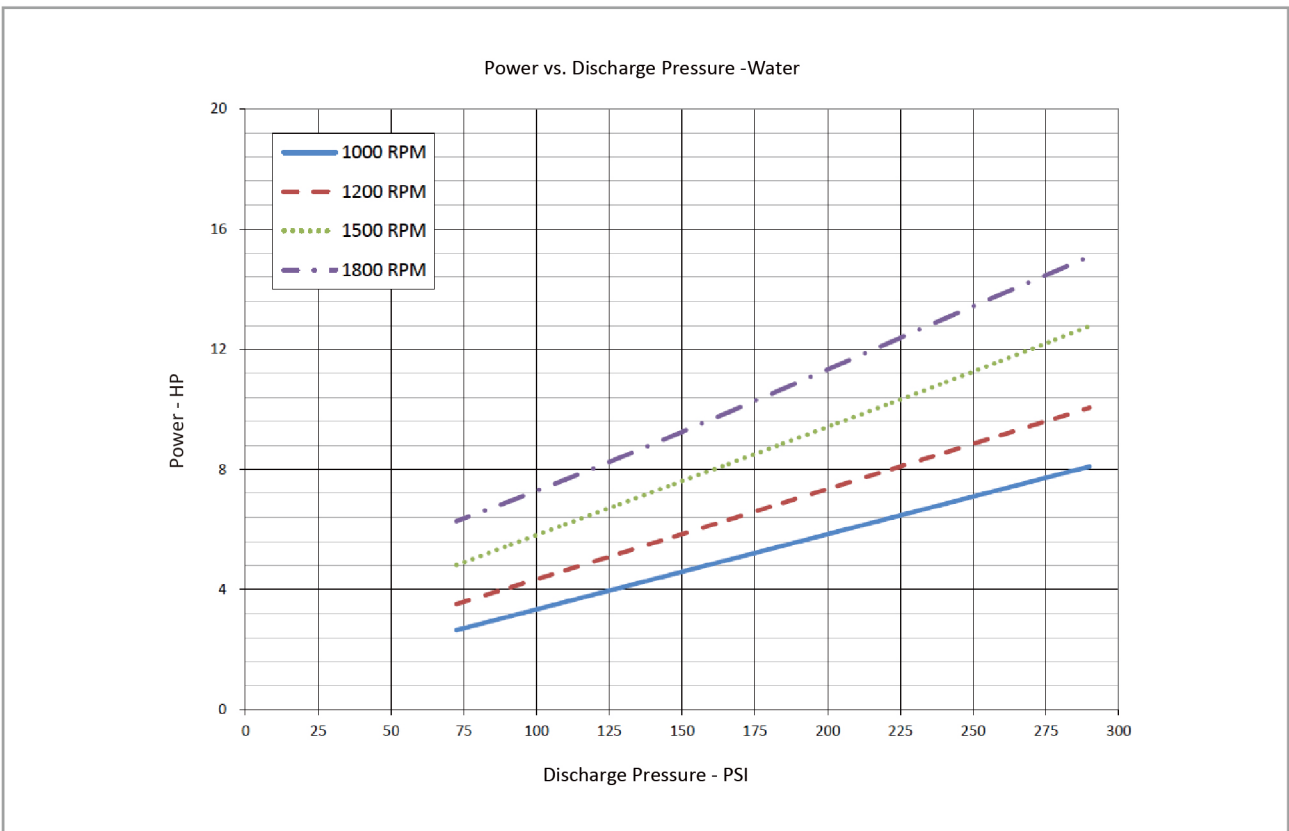

Rotary Gear Pump Performance Curve

• The pump performance for foam concentrate, please contact Surex, or down load from www.surexfoam.com.