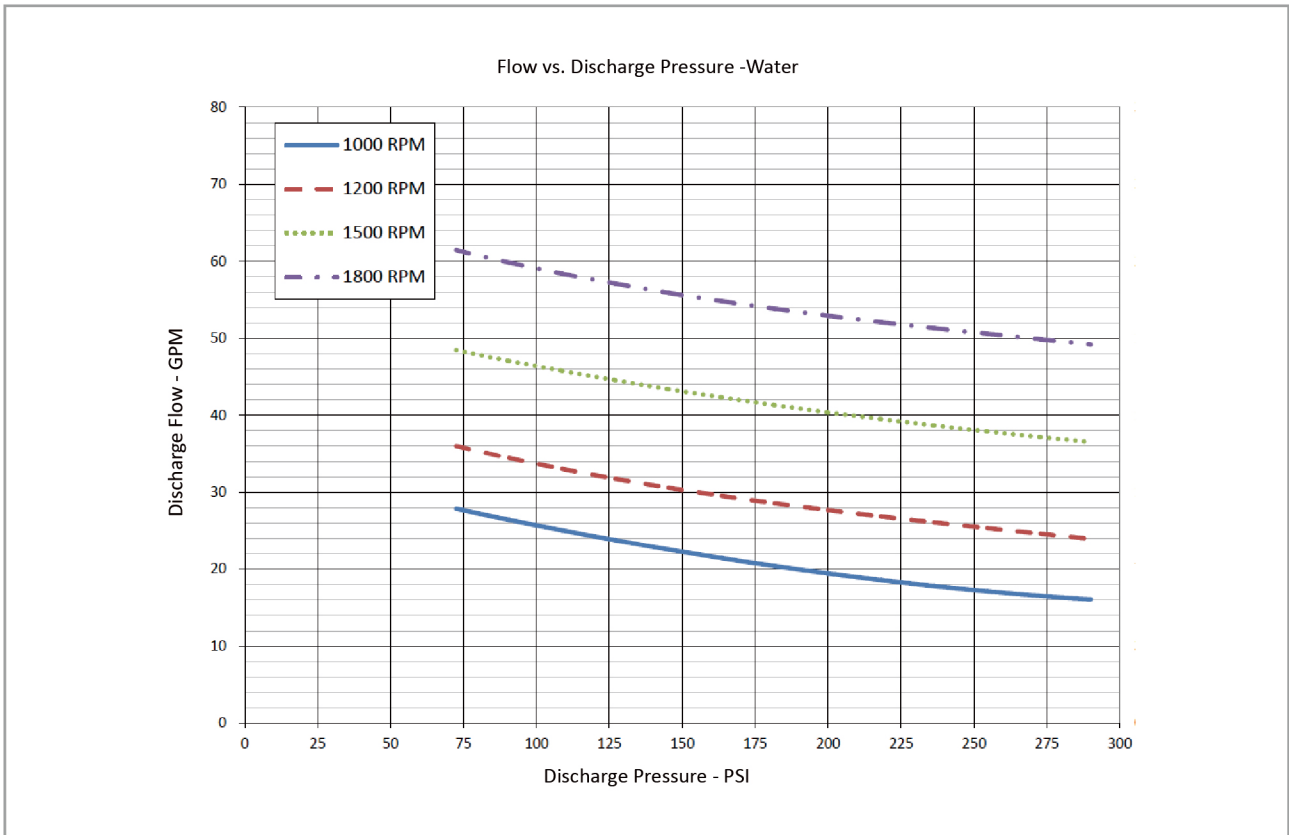

Rotary Gear Pump Performance Curve

• The pump performance for foam concentrate, please contact Surex, or down load from www.surexfoam.com.